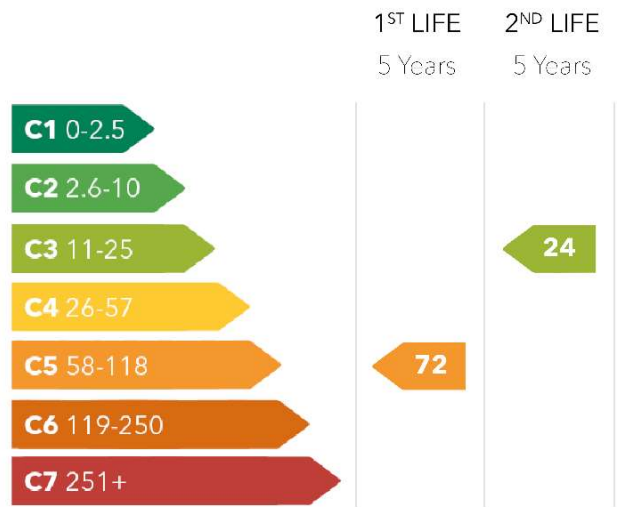

## CARBON EFFICIENCY RATING

Carbon Footprint per functional unit  
**1602.36 kg CO<sub>2</sub>e**

RECYCLED CONTENT

**6%**

DECONSTRUCTABLE

**100%**

REUSABLE

**99%**