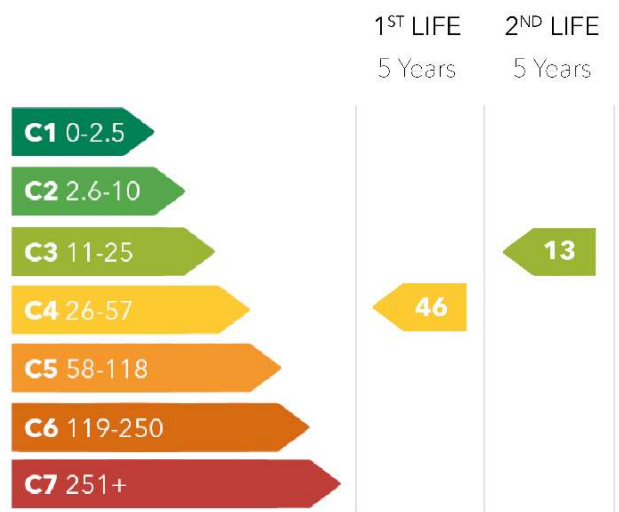

101273

BOSS DESIGN

Eden 4

CARBON EFFICIENCY RATING

Carbon Footprint per functional unit
2760.84 kg CO₂e

RECYCLED CONTENT

5%

DECONSTRUCTABLE

100%

REUSABLE

99%

101273

2ND LIFE 1ST LIFE