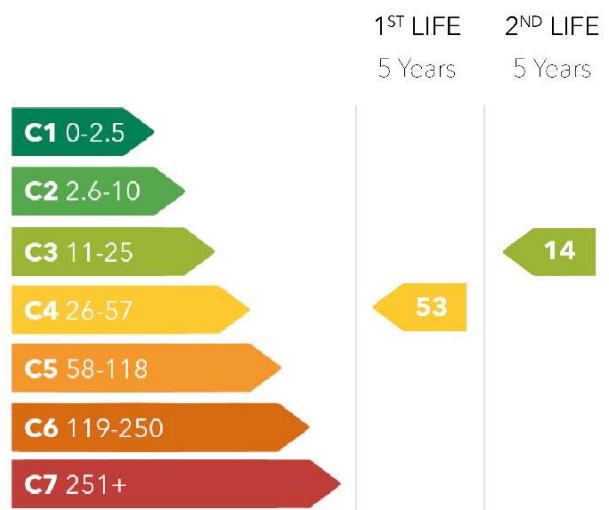

101272

## CARBON EFFICIENCY RATING

Carbon Footprint per functional unit  
**2379.59 kg CO<sub>2</sub>e**

RECYCLED CONTENT

**5%**

DECONSTRUCTABLE

**100%**

REUSABLE

**99%**