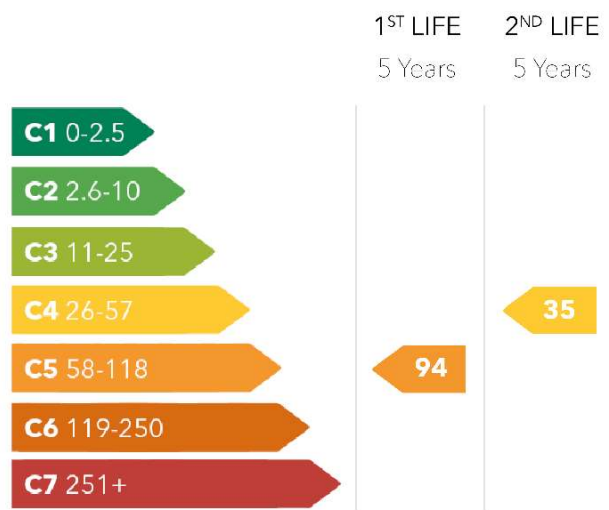

101270

BOSS DESIGN

Eden 1

CARBON EFFICIENCY RATING

Carbon Footprint per functional unit
1043.31 kg CO₂e

RECYCLED CONTENT

8%

DECONSTRUCTABLE

100%

REUSABLE

98%

101270

2ND LIFE 1ST LIFE