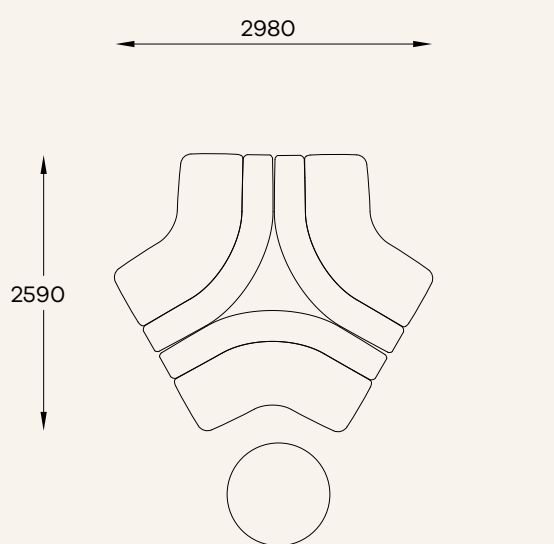

Beau

Configurations