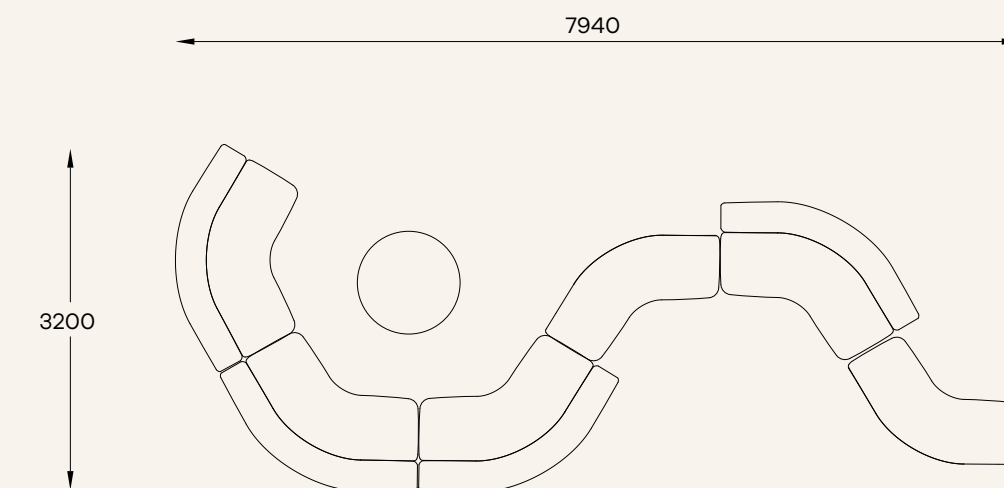

Beau

Configurations