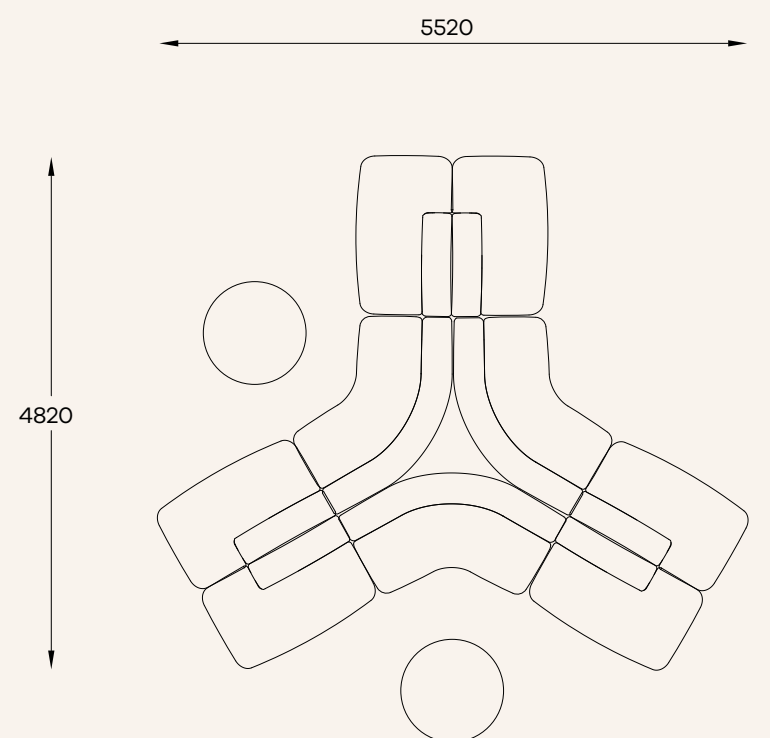

Beau

Configurations