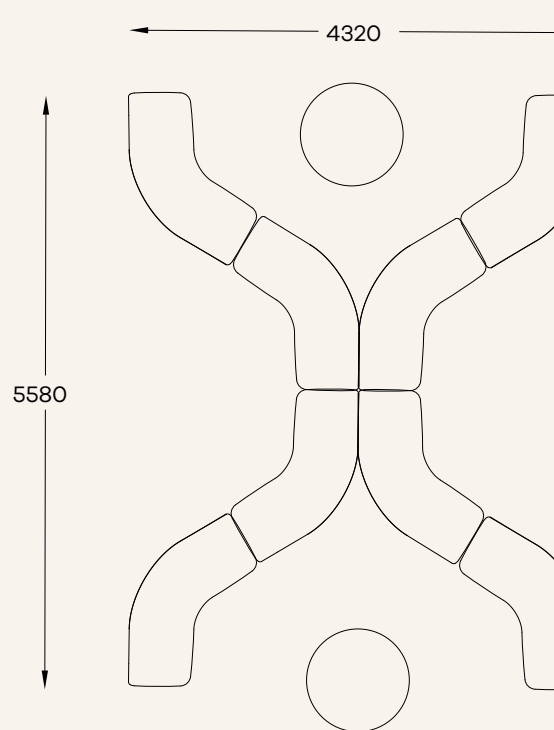

Beau

Configurations