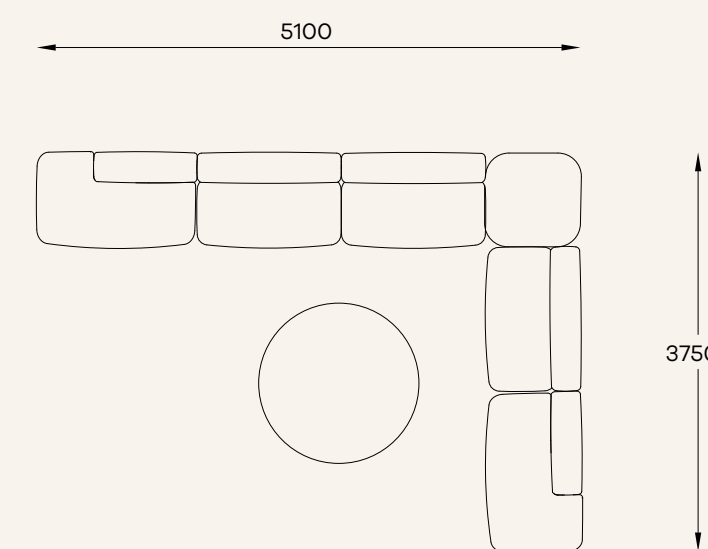

Beau

Configurations