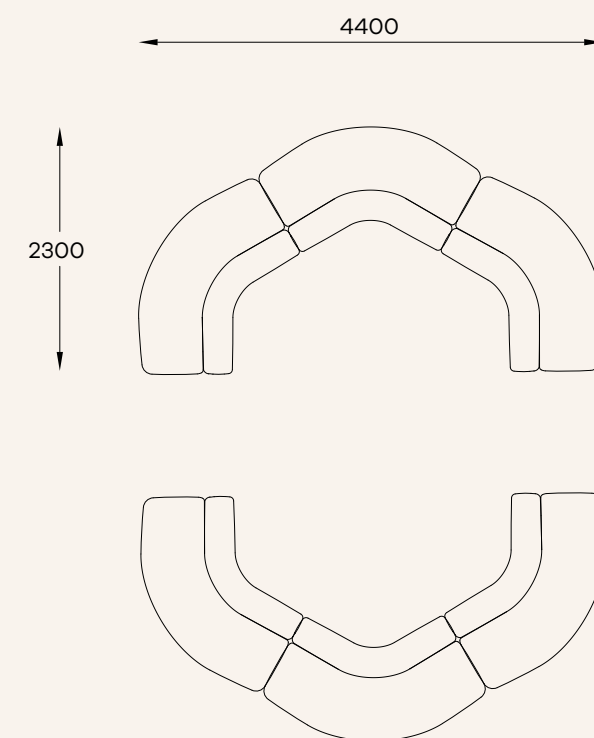

Beau

Configurations