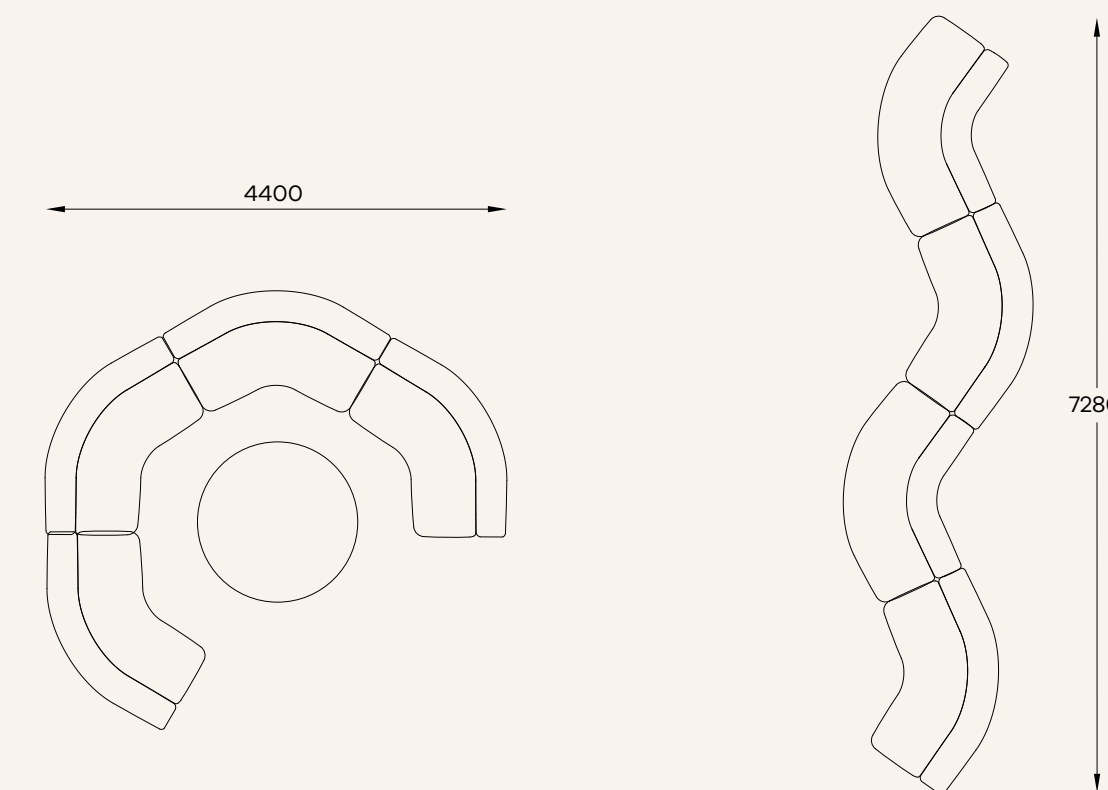

Beau

Configurations