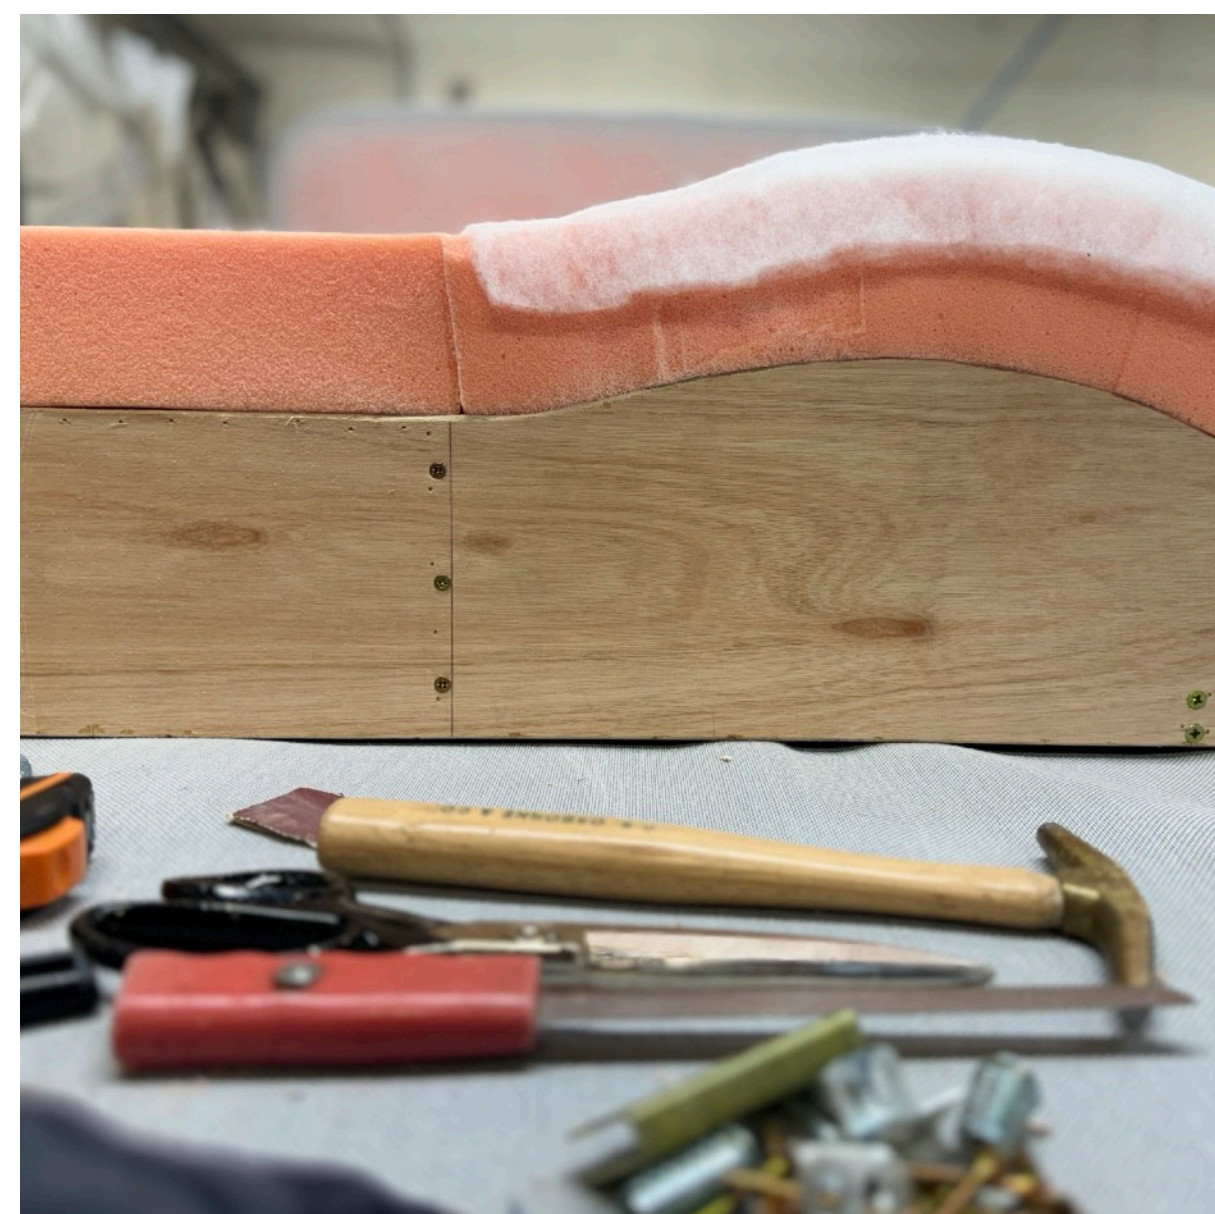

Beau

Purity of Form

Traditionally manufactured in the UK using responsibly sourced plywood, steel and foam from local suppliers, Beau is designed to last. Seating units can be easily disassembled for reupholstery – extending the lifecycle and lowering the environmental impact of the product.