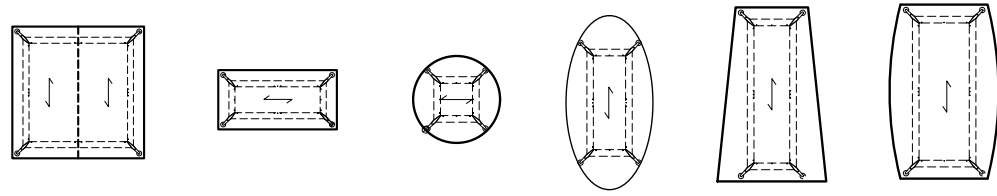

Recycled Plastics

Niko

Specifications

Table Tops

Available in six table top shapes: Square, Rectangular, Circular, Elliptical, Vase and Barrel

Five standard finishes: MFC, MF MDF, Laminate, Veneer & Fenix.

Power & Data Management Options

Numerous power and data options are available to specify on Niko.

As standard, power is located centre of the table and runs parallel with the longest edges.

Drawings are provided for your reference prior to ordering and are to be used as a guide.