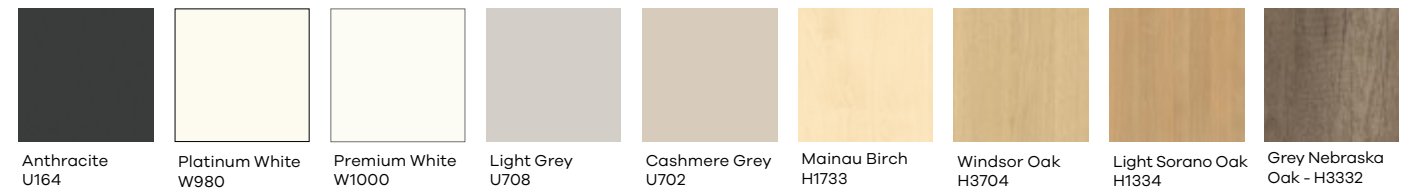

Table Top Finishes

MFC / MFMDF

Laminates

Compact Laminate - 12mm (Black Edged. Available on Atom and Flamingo tables).

Fenix - Square / Chamfered edge

Fenix has been Carbon Neutral since 2021

Veneer - Square / Chamfered edge