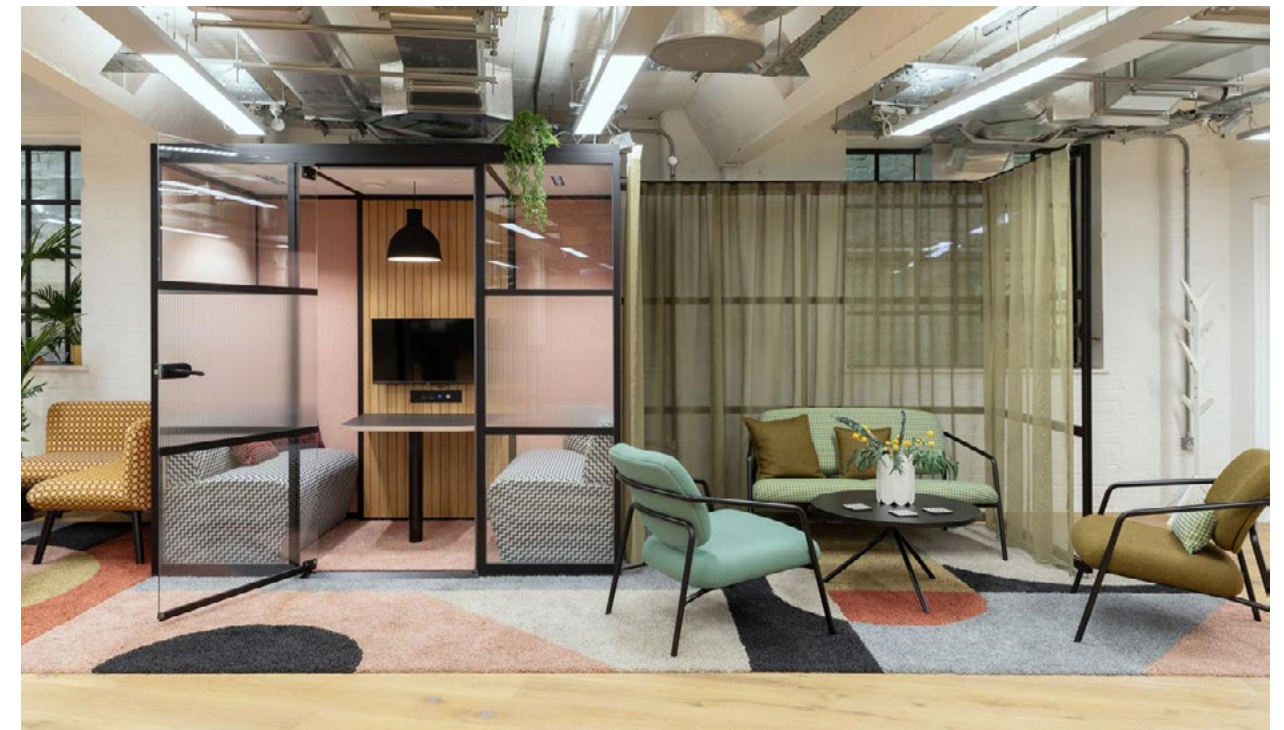

Mews

On Location

The Mews Pod Projects redefines the workspace, offering modular pod systems that cater to the evolving needs of modern environments. Whether fostering focused work sessions, facilitating brainstorming sessions, or providing secluded meeting areas, our Mews Pods are transforming spaces into a hubs of productivity and innovation.