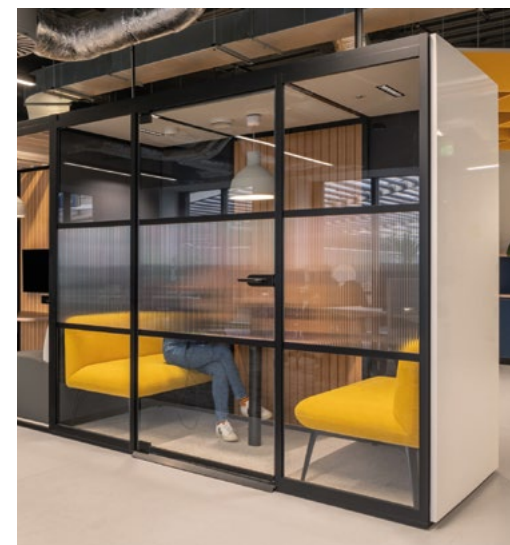

Mews

On Location

The Mews Pod Projects redefines the workspace, offering modular pod systems that cater to the evolving needs of modern environments. Whether fostering focused work sessions, facilitating brainstorming sessions, or providing secluded meeting areas, our Mews Pods are transforming spaces into a hubs of productivity and innovation.