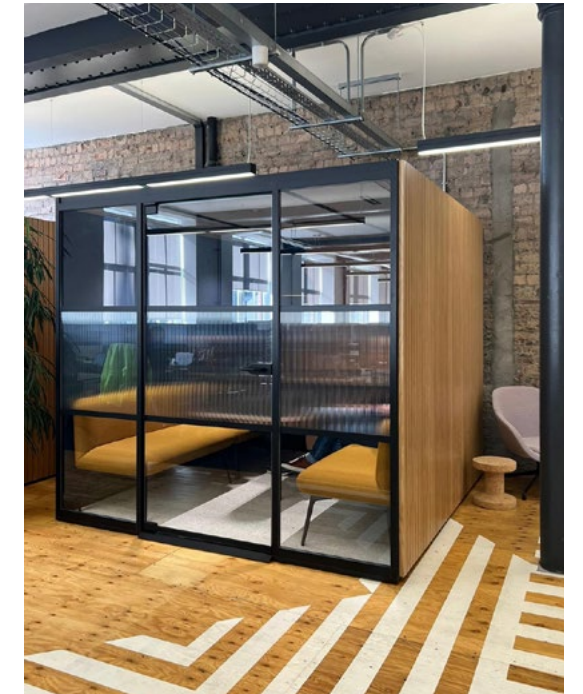

Mews

On Location

The Mews Pod Projects redefines the workspace, offering modular pod systems that cater to the evolving needs of modern environments. Whether fostering focused work sessions, facilitating brainstorming sessions, or providing secluded meeting areas, our Mews Pods are transforming spaces into a hubs of productivity and innovation.