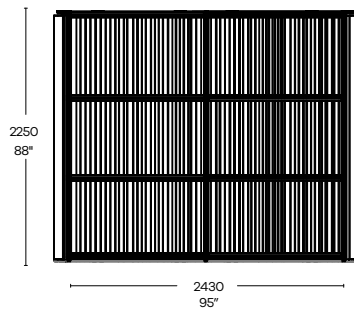

Collaborate