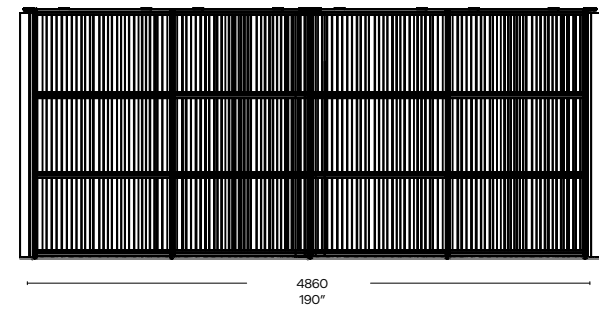

Collaborate