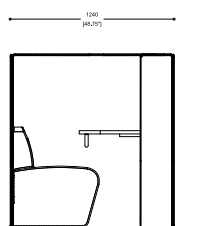

HEM/SOLO
SOLO WORKING BOOTH

Code:	Description	COM /1	2	3	4	5	6	7	8	9	10	(ly)	(lb)
HEM/SOLO/LH	Hemm Solo Work Booth with return Laminate Table with a single grommet positioned left hand side	5228	5606	6040	6334	6852	7216	7874	8616	9568	10450	14.00	199
HEM/SOLO/RH	Hemm Solo Work Booth with return Laminate Table with a single grommet positioned right hand side	5228	5606	6040	6334	6852	7216	7874	8616	9568	10450	14.00	199

Fabric Linear Yard Product Weight

Scan or click me to view detailed dimensions for the complete Hemm Range

Options

CODE:	DESCRIPTION	$
ZIP/... (COLOR)	Zipper - 10 standard zip colors are available	included
HCH	Coat Hook (Price per unit)	48

CODE:	DESCRIPTION	$
PIX	White Pixel Power Unit 1x US power and TUF A&C	
PHASE	White Phase Power Unit 1x US power and TUF A&C