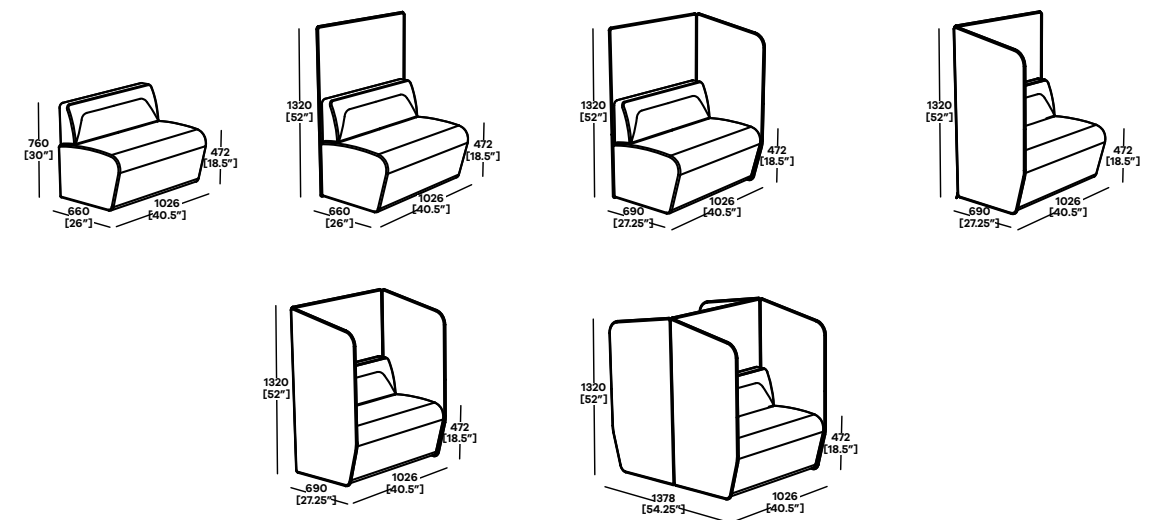

Specification

Single Units