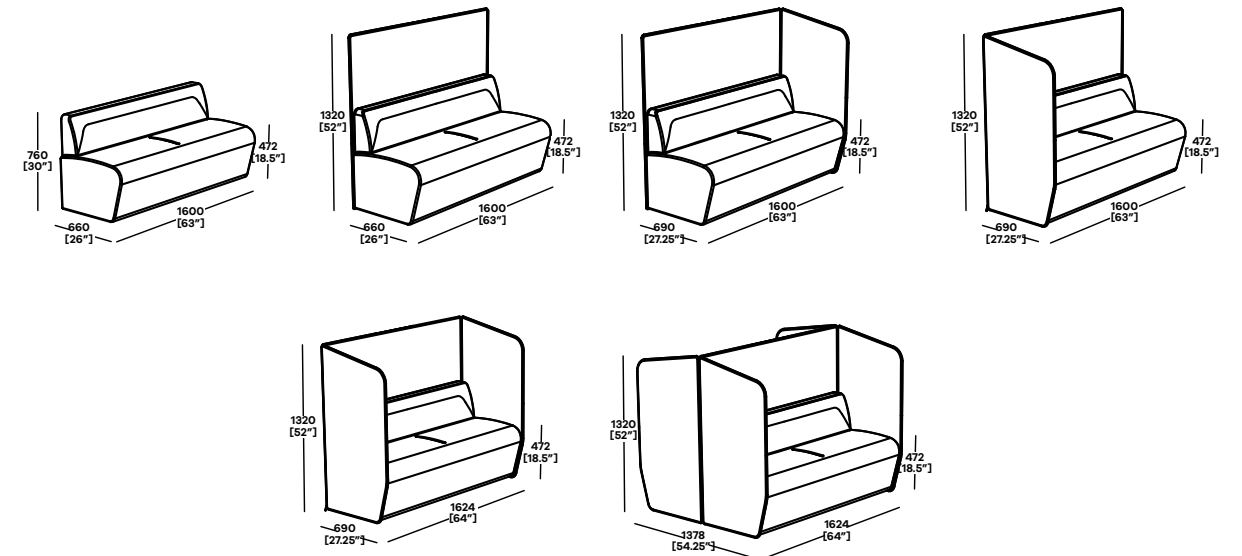

Double units