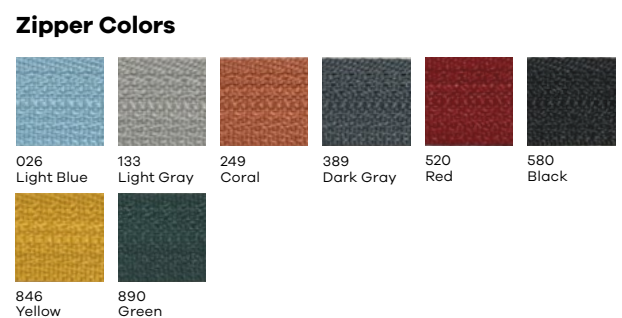

CODE:	DESCRIPTION	$
ZIP/... (COLOR)	Zipper - Available in 10 standard zip colors	included
HCH	Coat Hook - Price per unit	48
HWT/LHS OR HWT/RHS	Writing tablet in White - Available in left or right hand sitting configurations	508
PIX	White Pixel Power Unit 1x US power and 1x TUF A&C	508

MODULAR SEATING SYSTEM & BOOTHS