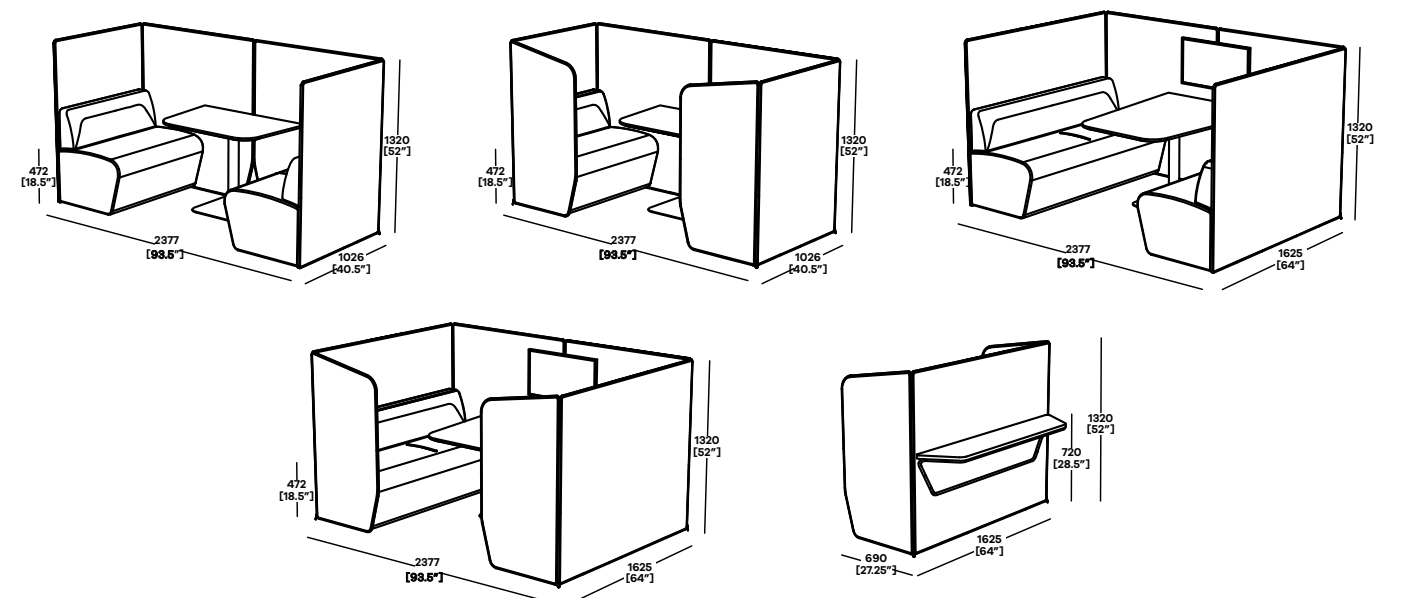

Optional Pixel & ARC-H LD power units are available for an additional upcharge (includes upgraded table stem and base that accommodates power cables)

Power is placed centrally in the table stem

Pixel power is also available within the Hemm unit kick boards, located left, centre or right

Range Information

- Modular work lounge seating collection
- Hard wood frame
- CMHR foam
- Comfortable sprung seat
- Unique zip detail for acoustic screen surround
- Available with or without privacy screens (Screens cannot be removed once fitted)
- Unique stitch detail enabling a mix of fabric combinations
- Seating - Power and data is available with Pixel units applied to the lower seat. Available in left, central or right hand positions.
- Table - Power and data is located centrally to the table on the inner rear edge
- Reef table tops in Black or White Laminate and Black or White painted bases.
- Not recommended to be upholstered in Grade 1 fabrics