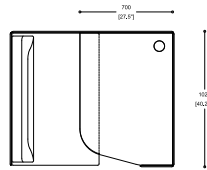

HEM/SOLO
SOLO WORKING BOOTH

Code:	Description	COM /1	2	3	4	5	6	7	8	9	10	(ly)	(lb)
HEM/SOLO/LH	Hemm Solo Work Booth with return Laminate Table with a single grommet positioned left hand side	5228	5606	6040	6334	6852	7216	7874	8616	9568	10450	14.00	199
HEM/SOLO/RH	Hemm Solo Work Booth with return Laminate Table with a single grommet positioned right hand side	5228	5606	6040	6334	6852	7216	7874	8616	9568	10450	14.00	199

Fabric Linear Yard Product Weight

Scan or click me to view detailed dimensions for the complete Hemm Range

Options

CODE:	DESCRIPTION	$
ZIP/... (COLOR)	Zipper - 10 standard zip colors are available	included
HCH	Coat Hook (Price per unit)	48

CODE:	DESCRIPTION	$
PIX	White Pixel Power Unit 1x US power and TUF A&C	
PHASE	White Phase Power Unit 1x US power and TUF A&C