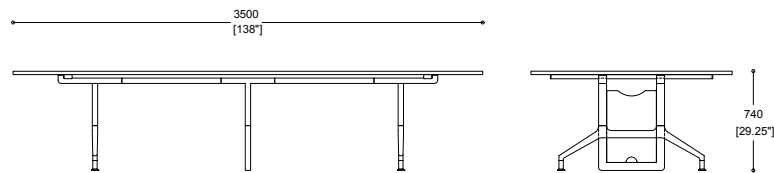

Deploy Static Barrel

As part of the Deploy Static range we offer a Barrel shaped top profile (shown right). The sizings shown in the pricing table states the size of the table in the following format:

Table Length x Widest Width x Narrowest Width.

In the line drawing shown, this table is shown as:
W4500mm x W1500 x W1200