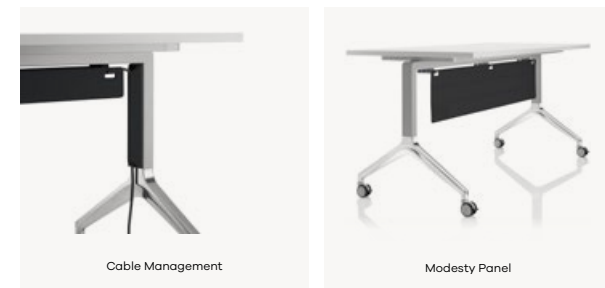

#### Table Frame & Leg Finishes

Standard: Black or Grey painted frame with polished foot/glide

Optional: Recycled Nylon Leg Black  
Optional: Black or Grey painted frame, foot & glide.

N.B. Mobile Flip Tops only available with polished aluminium and black nylon legs

#### Cable Management & Modesty Panels

Deploy Flip Top tables are available with or without cable management, as shown right.

N.B. Modesty Panels cannot be used as a cable management tray due to the fact they feature one set of hook loops only (see right). Deploy Static Barrel