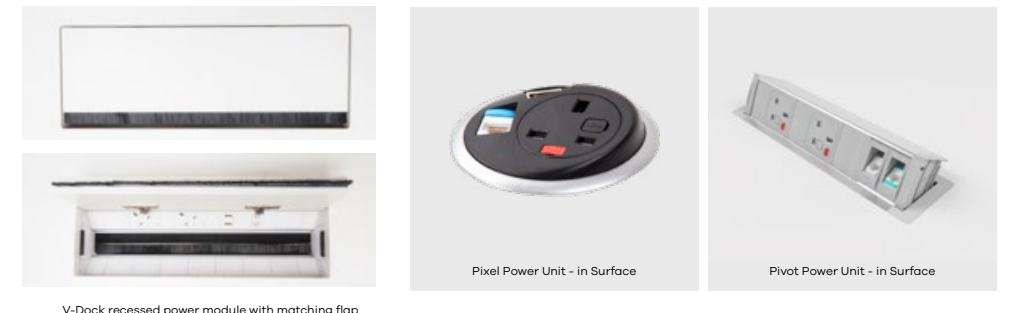

Pixel Power Unit - in Surface

Pivot Power Unit - in Surface

Power & Data

Various power and data options are available to specify on Deploy

As standard, power is located centre of the table and runs parallel with the longest edges.

Drawings are provided for your reference prior to ordering and are to be used as a guide

For customers own power please contact us for compatibility

V-Dock recessed power module with matching flap