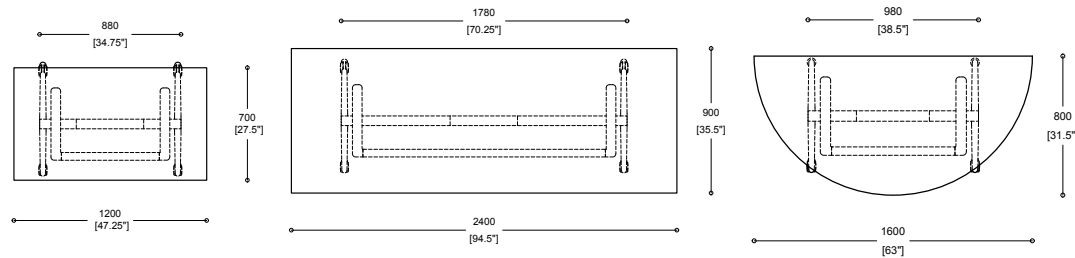

### Dimensions

#### Outset Leg

The smallest & largest line drawings for the Deploy Flip Top tables with Outset Legs are shown (right) for reference.

A complete and detailed list of sizes and specifications can be viewed by scanning the QR code below.

#### Inset Leg

The smallest & largest line drawings for the Deploy Flip Top tables with Inset Legs are shown (right) for reference.

A complete and detailed list of sizes and specifications can be viewed by scanning the QR code below.

Table Length x Widest Width x Narrowest Width.

In the line drawing shown, this table is shown as:  
W4500mm x W1500 x W1200