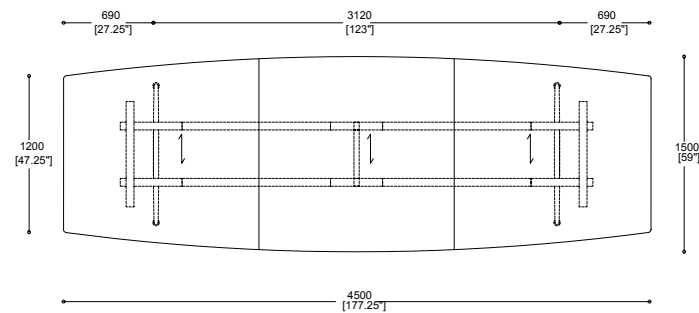

### Dimensions

#### Inset Leg

The smallest & largest line drawings for the Deploy Flip Top tables with Inset Legs are shown (right) for reference.

A complete and detailed list of sizes and specifications can be viewed by scanning the QR code below.

#### Deploy Static Barrel

As part of the Deploy Static range we offer a Barrel shaped top profile (shown right). The sizings shown in the pricing table states the size of the table in the following format:

Table Length x Widest Width x Narrowest Width.

In the line drawing shown, this table is shown as:  
W4500mm x W1500 x W1200